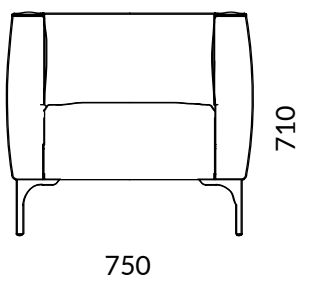

Polished aluminum legs

UPHOLSTERY

category B01-B03-C01-C05-W01-D02-P01 (SEE FABRIC FOLDER)

SIZE

article
L 750 H 710 D 740

seat
L 540 H 420 D 550

backrest
H 300

WEIGHT

Net weight a chair: 22 Kg
Gross weight a chair: 27 Kg

PACKAGING

1 x box
L780 H 780 D 730

VOLUME

M3 box: 0,44

COD.OARTE101

TECHNICAL
DATASHEET

Dimensions in millimeters

LEGS / FRAME / BASE

Polished aluminum legs

UPHOLSTERY

categories B01-B03-C01-C05-W01-D02-P01 (SEE FABRIC FOLDER)

SIZE

article
L 1790 H 710 D 740

seat
L 1580 H 420 D 550

backrest
H 300

Dimensions in millimeters