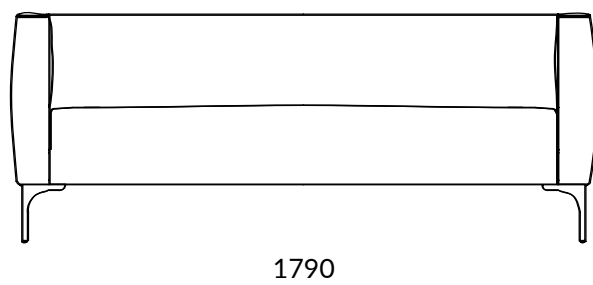

LEGS / FRAME / BASE

Polished aluminum legs

UPHOLSTERY

categories B01-B03-C01-C05-W01-D02-P01 (SEE FABRIC FOLDER)

SIZE

article
L 1790 H 710 D 740

seat
L 1580 H 420 D 550

backrest
H 300

Dimensions in millimeters