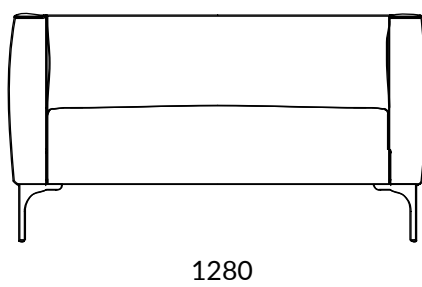

Polished aluminum legs

UPHOLSTERY

categories B01-B03-C01-C05-W01-D02-P01 (SEE FABRIC FOLDER)

SIZE

article
L 1280 H 710 D 740

seat
L 1070 H 420 D 550

backrest
H 300

710