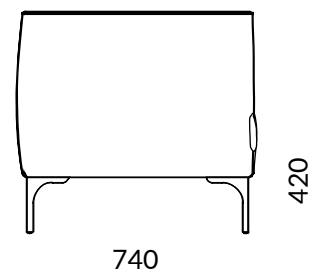

Polished aluminum legs

UPHOLSTERY

categories B01-B03-C01-C05-W01-D02-P01 (SEE FABRIC FOLDER)

SIZE

article
L 1280 H 710 D 740

seat
L 1070 H 420 D 550

backrest
H 300

710

M3 box: 0,73

COD.OARTE201

TECHNICAL
DATASHEET

Dimensions in millimeters

ARTE 3 SEATER

COD.OARTE301

DESCRIPTION

3 seater sofa