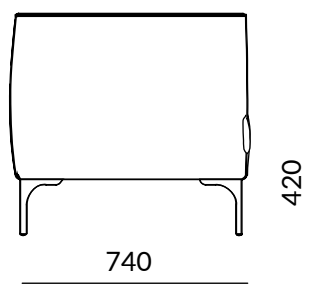

Polished aluminum legs

UPHOLSTERY

category B01-B03-C01-C05-W01-D02-P01 (SEE FABRIC FOLDER)

SIZE

article
L 750 H 710 D 740

seat
L 540 H 420 D 550

backrest
H 300

WEIGHT

Net weight a chair: 22 Kg
Gross weight a chair: 27 Kg

PACKAGING

1 x box
L780 H 780 D 730

VOLUME

M3 box: 0,44

COD.OARTE101

TECHNICAL
DATASHEET

Dimensions in millimeters

Dimensions in millimeters