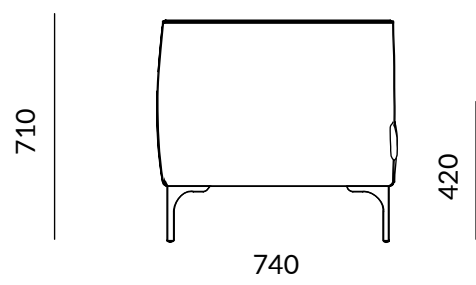

LEGS / FRAME / BASE

Polished aluminum legs

UPHOLSTERY

categories B01-B03-C01-C05-W01-D02-P01 (SEE FABRIC FOLDER)

SIZE

article
L 1790 H 710 D 740

seat
L 1580 H 420 D 550

backrest
H 300

Dimensions in millimeters